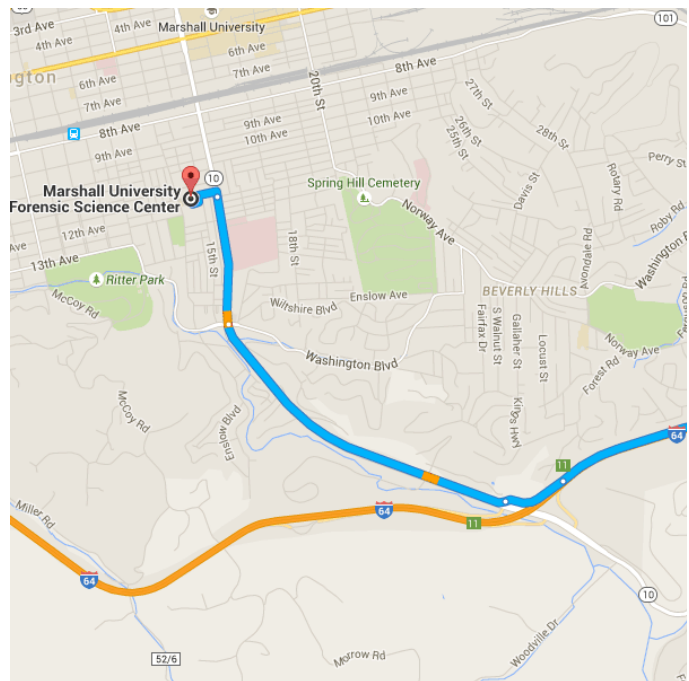

Directions from Pittsburgh, PA to Marshall University Forensic Science Center

○ Pittsburgh, PA

Get on I-376 W from Ross St and Grant St

0.7 mi / 4 min

- ↑ 1. Head northeast on Grant St toward Sixth Avenue
30 ft
- ➡ 2. Turn right at the 1st cross street onto Sixth Avenue
207 ft
- ➡ 3. Turn right onto Ross St
0.2 mi
- ➡ 4. Turn right onto Forbes Ave
364 ft
- ↶ 5. Turn left onto Grant St
0.2 mi
- ⤴ 6. Slight right onto the ramp to Interstate 279 S/Fort Pitt Bridge/Airport
0.1 mi

Take I-79 S and I-64 W to 16th St in Huntington. Take exit 11 from I-64 W

274 mi / 4 h 3 min

- 7. Merge onto I-376 W
6.1 mi
- 8. Take exit 64A to merge onto I-79 S toward Washington
21.1 mi
- 9. Keep left to stay on I-79 S, follow signs for Interstate 70 E/Interstate 79 S/New Stanton/Morgantown
3.5 mi
- 10. Take exit 21 for I-79 S toward Morgantown
0.2 mi
- 11. Continue onto I-79 S
Entering West Virginia
193 mi
- 12. Merge onto I-77 S
1.5 mi
- 13. Take exit 101 for I-64 W/US-119 S toward Huntington
0.7 mi
- 14. Merge onto I-64 W
46.9 mi
- 15. Take exit 11 for W Virginia 10 toward Hal Greer Blvd/Downtown
0.3 mi

Follow 16th St and Hal Greer Boulevard to Forensic Science Dr in 2

- 16. Turn right onto 16th St
1.4 mi
- 17. Continue onto Hal Greer Boulevard
0.5 mi
- 18. Turn left onto Charleston Ave
0.1 mi
- 19. Turn left onto Forensic Science Dr
Destination will be on the right
289 ft