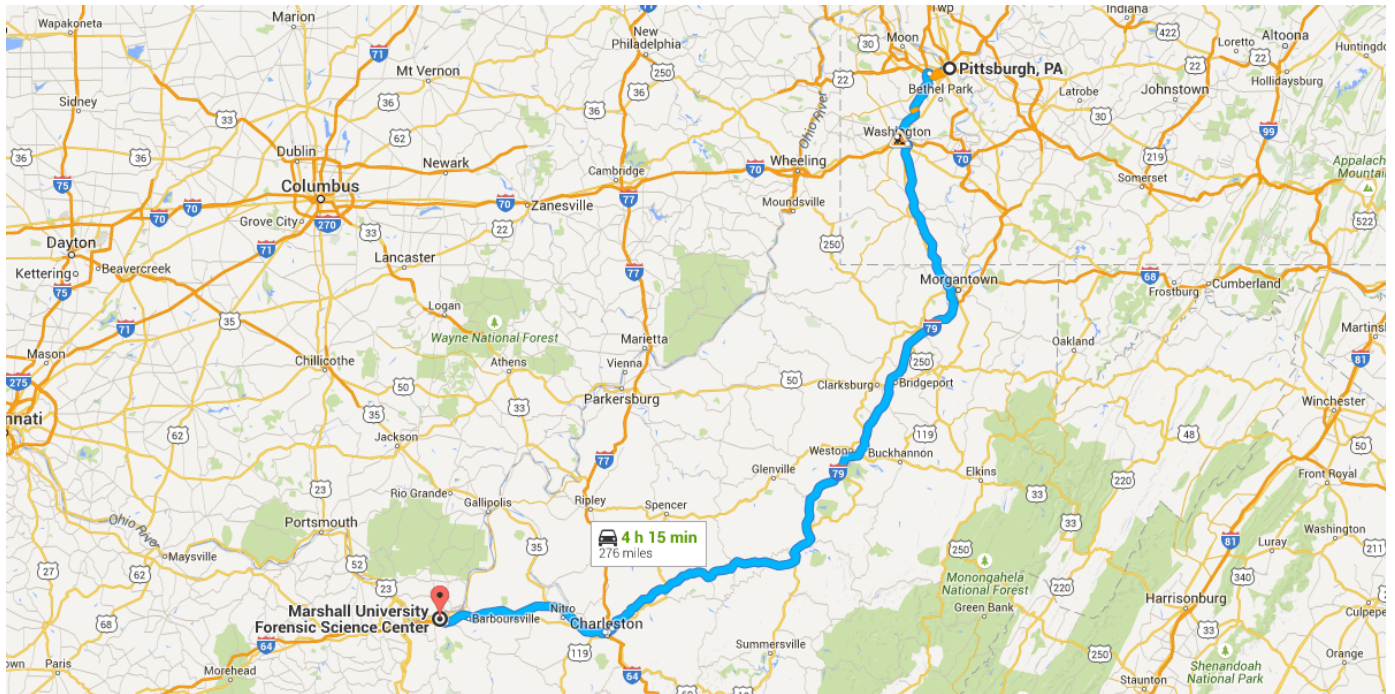

Directions from Pittsburgh, PA to Marshall University Forensic Science Center

○ Pittsburgh, PA

Get on I-376 W from Ross St and Grant St

0.7 mi / 4 min

- ↑ 1. Head northeast on Grant St toward Sixth Avenue
30 ft
- ➡ 2. Turn right at the 1st cross street onto Sixth Avenue
207 ft
- ➡ 3. Turn right onto Ross St
0.2 mi
- ➡ 4. Turn right onto Forbes Ave
364 ft
- ↶ 5. Turn left onto Grant St
0.2 mi
- ⤴ 6. Slight right onto the ramp to Interstate 279 S/Fort Pitt Bridge/Airport
0.1 mi

Take I-79 S and I-64 W to 16th St in Huntington. Take exit 11 from I-64 W

274 mi / 4 h 3 min

- 7. Merge onto I-376 W
6.1 mi
- 8. Take exit 64A to merge onto I-79 S toward Washington
21.1 mi
- 9. Keep left to stay on I-79 S, follow signs for Interstate 70 E/Interstate 79 S/New Stanton/Morgantown
3.5 mi
- 10. Take exit 21 for I-79 S toward Morgantown
0.2 mi
- 11. Continue onto I-79 S
Entering West Virginia
193 mi
- 12. Merge onto I-77 S
1.5 mi
- 13. Take exit 101 for I-64 W/US-119 S toward Huntington
0.7 mi
- 14. Merge onto I-64 W
46.9 mi
- 15. Take exit 11 for W Virginia 10 toward Hal Greer Blvd/Downtown
0.3 mi

Follow 16th St and Hal Greer Boulevard to Forensic Science Dr in 2

- 16. Turn right onto 16th St
1.4 mi
- 17. Continue onto Hal Greer Boulevard
0.5 mi
- 18. Turn left onto Charleston Ave
0.1 mi
- 19. Turn left onto Forensic Science Dr
Destination will be on the right
289 ft

Marshall University Forensic Science Center

1401 Forensic Science Drive, Huntington, WV 25701

These directions are for planning purposes only. You may find that construction projects, traffic, weather, or other events may cause conditions to differ from the map results, and you should plan your route accordingly. You must obey all signs or notices regarding your