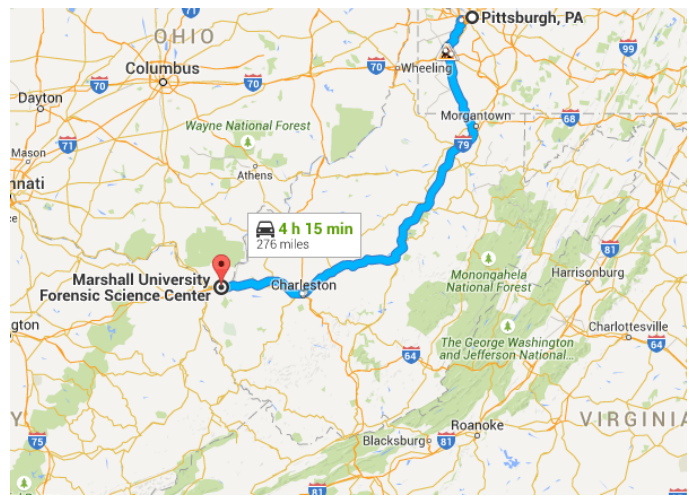

Directions from Pittsburgh, PA to Marshall University Forensic Science Center

○ Pittsburgh, PA

Get on I-376 W from Ross St and Grant St

0.7 mi / 4 min

- ↑ 1. Head northeast on Grant St toward Sixth Avenue
30 ft
- ➡ 2. Turn right at the 1st cross street onto Sixth Avenue
207 ft
- ➡ 3. Turn right onto Ross St
0.2 mi
- ➡ 4. Turn right onto Forbes Ave
364 ft
- ↶ 5. Turn left onto Grant St
0.2 mi
- ⤴ 6. Slight right onto the ramp to Interstate 279 S/Fort Pitt Bridge/Airport
0.1 mi

Take I-79 S and I-64 W to 16th St in Huntington. Take exit 11 from I-64 W

274 mi / 4 h 3 min

- 7. Merge onto I-376 W
6.1 mi
- 8. Take exit 64A to merge onto I-79 S toward Washington
21.1 mi
- 9. Keep left to stay on I-79 S, follow signs for Interstate 70 E/Interstate 79 S/New Stanton/Morgantown
3.5 mi
- 10. Take exit 21 for I-79 S toward Morgantown
0.2 mi
- 11. Continue onto I-79 S
Entering West Virginia
193 mi
- 12. Merge onto I-77 S
1.5 mi
- 13. Take exit 101 for I-64 W/US-119 S toward Huntington
0.7 mi
- 14. Merge onto I-64 W
46.9 mi
- 15. Take exit 11 for W Virginia 10 toward Hal Greer Blvd/Downtown
0.3 mi

Follow 16th St and Hal Greer Boulevard to Forensic Science Dr in 2

- 16. Turn right onto 16th St
1.4 mi
- 17. Continue onto Hal Greer Boulevard
0.5 mi
- 18. Turn left onto Charleston Ave
0.1 mi
- 19. Turn left onto Forensic Science Dr
Destination will be on the right
289 ft

Marshall University Forensic Science Center

1401 Forensic Science Drive, Huntington, WV 25701

These directions are for planning purposes only. You may find that construction projects, traffic, weather, or other events may cause conditions to differ from the map results, and you should plan your route accordingly. You must obey all signs or notices regarding your