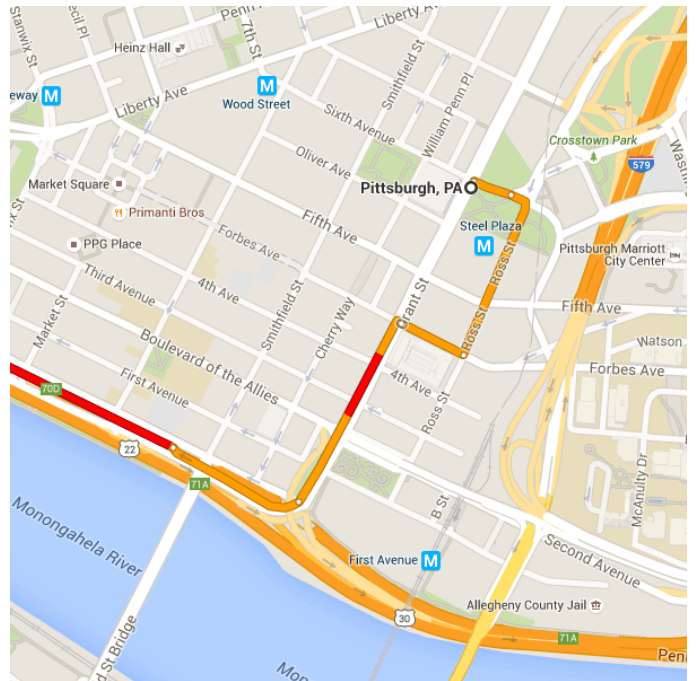

Directions from Pittsburgh, PA to Marshall University Forensic Science Center

○ Pittsburgh, PA

Get on I-376 W from Ross St and Grant St

0.7 mi / 4 min

- ↑ 1. Head northeast on Grant St toward Sixth Avenue
30 ft
- ➡ 2. Turn right at the 1st cross street onto Sixth Avenue
207 ft
- ➡ 3. Turn right onto Ross St
0.2 mi
- ➡ 4. Turn right onto Forbes Ave
364 ft
- ↶ 5. Turn left onto Grant St
0.2 mi
- ⤴ 6. Slight right onto the ramp to Interstate 279 S/Fort Pitt Bridge/Airport
0.1 mi

Take I-79 S and I-64 W to 16th St in Huntington. Take exit 11 from I-64 W

274 mi / 4 h 3 min

- 7. Merge onto I-376 W
6.1 mi
- 8. Take exit 64A to merge onto I-79 S toward Washington
21.1 mi
- 9. Keep left to stay on I-79 S, follow signs for Interstate 70 E/Interstate 79 S/New Stanton/Morgantown
3.5 mi
- 10. Take exit 21 for I-79 S toward Morgantown
0.2 mi
- 11. Continue onto I-79 S
Entering West Virginia
193 mi
- 12. Merge onto I-77 S
1.5 mi
- 13. Take exit 101 for I-64 W/US-119 S toward Huntington
0.7 mi
- 14. Merge onto I-64 W
46.9 mi
- 15. Take exit 11 for W Virginia 10 toward Hal Greer Blvd/Downtown
0.3 mi

Follow 16th St and Hal Greer Boulevard to Forensic Science Dr in 2

- 16. Turn right onto 16th St
1.4 mi
- 17. Continue onto Hal Greer Boulevard
0.5 mi
- 18. Turn left onto Charleston Ave
0.1 mi
- 19. Turn left onto Forensic Science Dr
Destination will be on the right
289 ft