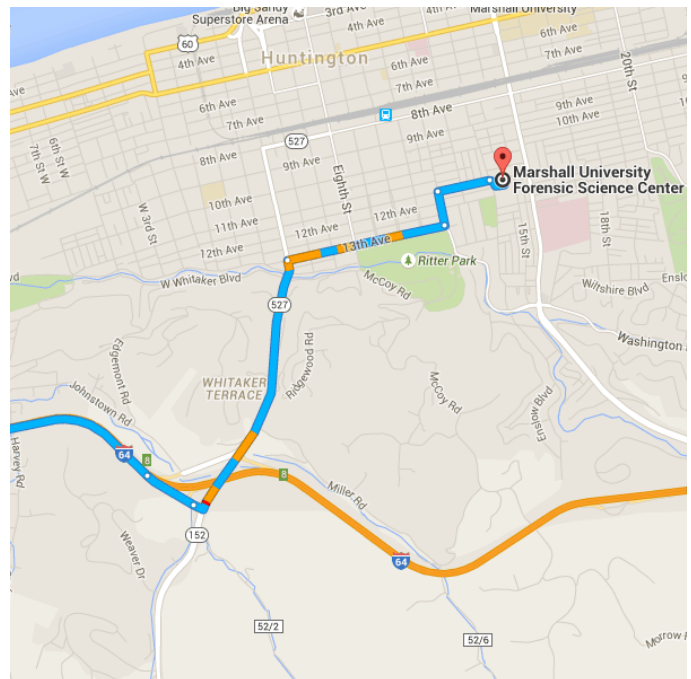

Directions from Lexington, KY to Marshall University Forensic Science Center

o Lexington, KY

Get on I-64 E/I-75 S from US-27 N/US-68 E/S Broadway

- _____ 4.4 mi / 14 min
- ↑ 1. Head northeast toward Ave of Champions _____ 151 ft
- ↶ 2. Turn left onto Ave of Champions _____ 420 ft
- ↑ 3. Continue onto Winslow St _____ 423 ft
- ↑ 4. Winslow St turns left and becomes S Upper St _____ 226 ft
- ↷ 5. Turn right onto Bolivar St _____ 0.2 mi
- ↷ 6. Turn right onto US-27 N/US-68 E/S Broadway _____ 3.5 mi
- ⤴ 7. Turn left to merge onto I-64 E/I-75 S toward Knoxville/Ashland _____ 0.5 mi

Follow I-64 E to WV-527 N/5th Street Rd in

Huntington. Take exit **8** from I-64 E

-  8. Merge onto I-64 E/I-75 S
1.9 mi
-  9. Keep **left** at the fork to continue on I-64 E,
follow signs for Winchester/Ashland
 Entering West Virginia
118 mi
-  10. Take exit **8** for W Virginia 152 S/W Virginia
527 N/5th St E
0.2 mi

Continue on WV-527 N/5th Street Rd. Take
13th Ave to Forensic Science Dr in 2

- 2.3 mi / 7 min
-  11. Turn **left** onto WV-527 N/5th Street Rd
1.2 mi
-  12. Turn **right** onto 13th Ave
0.7 mi
-  13. Turn **left** onto 12th St
0.1 mi
-  14. Turn **right** onto Charleston Ave
0.2 mi
-  15. Slight **right** onto Forensic Science Dr
 Destination will be on the left
387 ft

Marshall University Forensic Science Center

1401 Forensic Science Drive, Huntington, WV 25701

These directions are for planning purposes only. You may find that construction projects, traffic, weather, or other events may cause conditions to differ from the map results, and you should plan your route accordingly. You must obey all signs or notices regarding your route.