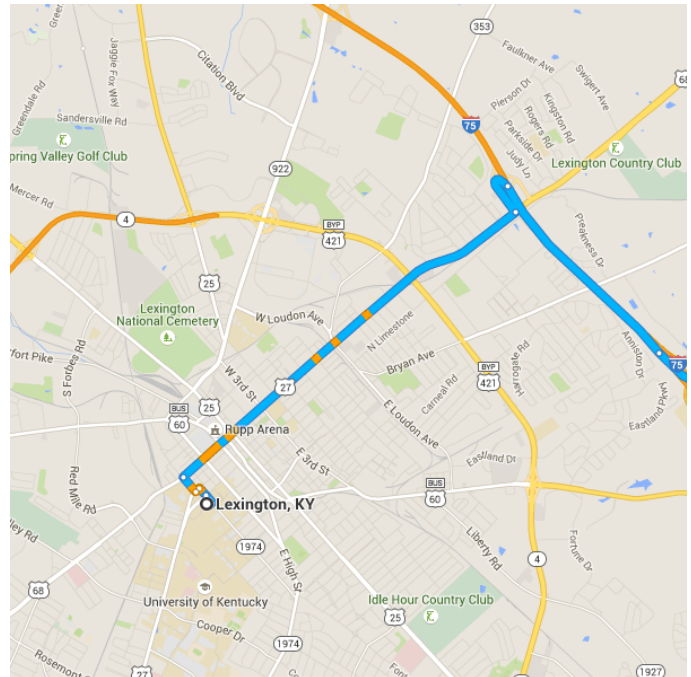

Directions from Lexington, KY to Marshall University Forensic Science Center

o Lexington, KY

Get on I-64 E/I-75 S from US-27 N/US-68 E/S Broadway

- _____ 4.4 mi / 14 min
- ↑ 1. Head northeast toward Ave of Champions _____ 151 ft
- ↶ 2. Turn left onto Ave of Champions _____ 420 ft
- ↑ 3. Continue onto Winslow St _____ 423 ft
- ↑ 4. Winslow St turns left and becomes S Upper St _____ 226 ft
- ↷ 5. Turn right onto Bolivar St _____ 0.2 mi
- ↷ 6. Turn right onto US-27 N/US-68 E/S Broadway _____ 3.5 mi
- ⤴ 7. Turn left to merge onto I-64 E/I-75 S toward Knoxville/Ashland _____ 0.5 mi

Follow I-64 E to WV-527 N/5th Street Rd in

Huntington. Take exit **8** from I-64 E

-  8. Merge onto I-64 E/I-75 S
1.9 mi
-  9. Keep **left** at the fork to continue on I-64 E,
follow signs for Winchester/Ashland
 Entering West Virginia
118 mi
-  10. Take exit **8** for W Virginia 152 S/W Virginia
527 N/5th St E
0.2 mi

Continue on WV-527 N/5th Street Rd. Take
13th Ave to Forensic Science Dr in 2

- 2.3 mi / 7 min
-  11. Turn **left** onto WV-527 N/5th Street Rd
1.2 mi
-  12. Turn **right** onto 13th Ave
0.7 mi
-  13. Turn **left** onto 12th St
0.1 mi
-  14. Turn **right** onto Charleston Ave
0.2 mi
-  15. Slight **right** onto Forensic Science Dr
 Destination will be on the left
387 ft

Marshall University Forensic Science Center

1401 Forensic Science Drive, Huntington, WV 25701

These directions are for planning purposes only. You may find that construction projects, traffic, weather, or other events may cause conditions to differ from the map results, and you should plan your route accordingly. You must obey all signs or notices regarding your route.