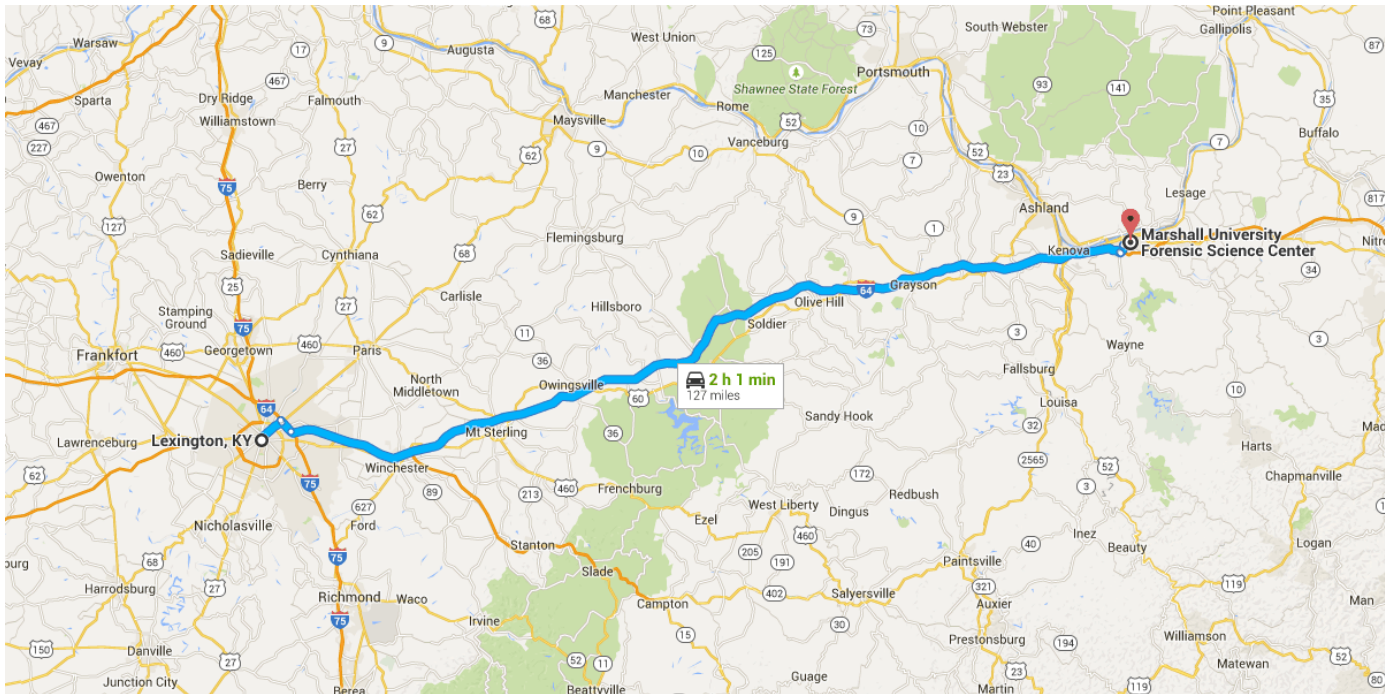

Directions from Lexington, KY to Marshall University Forensic Science Center

o Lexington, KY

Get on I-64 E/I-75 S from US-27 N/US-68 E/S Broadway

- _____ 4.4 mi / 14 min
- ↑ 1. Head northeast toward Ave of Champions _____ 151 ft
- ↶ 2. Turn left onto Ave of Champions _____ 420 ft
- ↑ 3. Continue onto Winslow St _____ 423 ft
- ↑ 4. Winslow St turns left and becomes S Upper St _____ 226 ft
- ↷ 5. Turn right onto Bolivar St _____ 0.2 mi
- ↷ 6. Turn right onto US-27 N/US-68 E/S Broadway _____ 3.5 mi
- ⤴ 7. Turn left to merge onto I-64 E/I-75 S toward Knoxville/Ashland _____ 0.5 mi

Follow I-64 E to WV-527 N/5th Street Rd in

Huntington. Take exit **8** from I-64 E

-  8. Merge onto I-64 E/I-75 S
1.9 mi
-  9. Keep **left** at the fork to continue on I-64 E,
follow signs for Winchester/Ashland
 Entering West Virginia
118 mi
-  10. Take exit **8** for W Virginia 152 S/W Virginia
527 N/5th St E
0.2 mi

Continue on WV-527 N/5th Street Rd. Take
13th Ave to Forensic Science Dr in 2

- 2.3 mi / 7 min
-  11. Turn **left** onto WV-527 N/5th Street Rd
1.2 mi
-  12. Turn **right** onto 13th Ave
0.7 mi
-  13. Turn **left** onto 12th St
0.1 mi
-  14. Turn **right** onto Charleston Ave
0.2 mi
-  15. Slight **right** onto Forensic Science Dr
 Destination will be on the left
387 ft

Marshall University Forensic Science Center

1401 Forensic Science Drive, Huntington, WV 25701

These directions are for planning purposes only. You may find that construction projects, traffic, weather, or other events may cause conditions to differ from the map results, and you should plan your route accordingly. You must obey all signs or notices regarding your route.