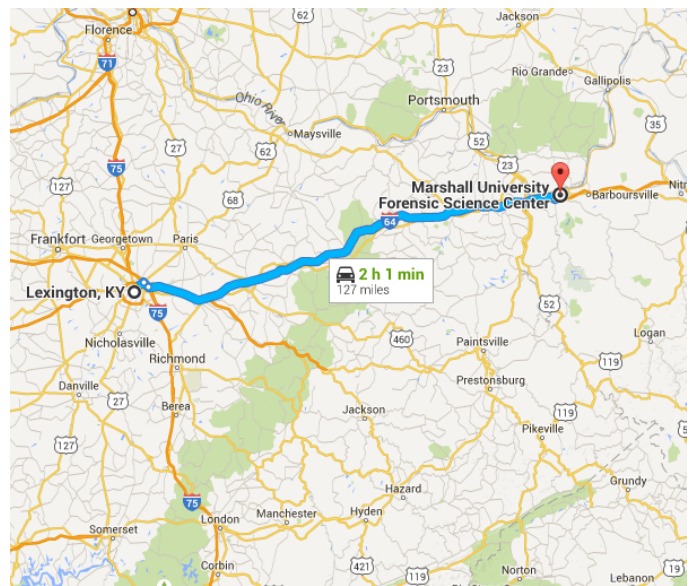

Directions from Lexington, KY to Marshall University Forensic Science Center

o Lexington, KY

Get on I-64 E/I-75 S from US-27 N/US-68 E/S Broadway

- _____ 4.4 mi / 14 min
- ↑ 1. Head northeast toward Ave of Champions _____ 151 ft
- ↶ 2. Turn left onto Ave of Champions _____ 420 ft
- ↑ 3. Continue onto Winslow St _____ 423 ft
- ↑ 4. Winslow St turns left and becomes S Upper St _____ 226 ft
- ↷ 5. Turn right onto Bolivar St _____ 0.2 mi
- ↷ 6. Turn right onto US-27 N/US-68 E/S Broadway _____ 3.5 mi
- ⤴ 7. Turn left to merge onto I-64 E/I-75 S toward Knoxville/Ashland _____ 0.5 mi

Follow I-64 E to WV-527 N/5th Street Rd in

Huntington. Take exit **8** from I-64 E

-  8. Merge onto I-64 E/I-75 S
1.9 mi
-  9. Keep **left** at the fork to continue on I-64 E,
follow signs for Winchester/Ashland
 Entering West Virginia
118 mi
-  10. Take exit **8** for W Virginia 152 S/W Virginia
527 N/5th St E
0.2 mi

Continue on WV-527 N/5th Street Rd. Take
13th Ave to Forensic Science Dr in 2

- 2.3 mi / 7 min
-  11. Turn **left** onto WV-527 N/5th Street Rd
1.2 mi
-  12. Turn **right** onto 13th Ave
0.7 mi
-  13. Turn **left** onto 12th St
0.1 mi
-  14. Turn **right** onto Charleston Ave
0.2 mi
-  15. Slight **right** onto Forensic Science Dr
 Destination will be on the left
387 ft

Marshall University Forensic Science Center

1401 Forensic Science Drive, Huntington, WV 25701

These directions are for planning purposes only. You may find that construction projects, traffic, weather, or other events may cause conditions to differ from the map results, and you should plan your route accordingly. You must obey all signs or notices regarding your route.