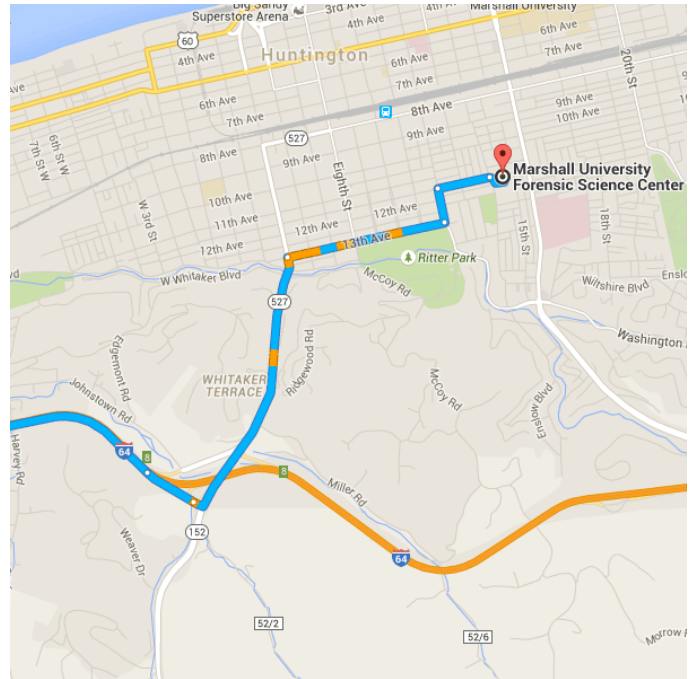

Directions from Indianapolis, IN to Marshall University Forensic Science Center

o Indianapolis, IN

Get on I-65 S/I-70 W from E Maryland St and E Washington St

1.4 mi / 6 min

- ↑ 1. Head south on N Meridian St toward E Court St
- ↶ 2. Turn left onto E Maryland St
- ↷ 3. Slight right to stay on E Maryland St
- ↷ 4. Slight right onto E Washington St
- ↗ 5. Turn right onto the Interstate 65 S/Interstate 70 W ramp to Louisville/St. Louis

Follow I-74 and I-275 S to KY-9 S/Licking Pike in Wilder. Take exit 77 from I-275 S

124 mi / 1 h 48 min

- ⤴
 6. Merge onto **I-65 S/I-70 W**

0.4 mi
- ⤵
 7. Keep **left** at the fork to continue on **I-65 S**,
 follow signs for **Louisville**

- ⤴
 15. Merge onto **KY-9 S/Licking Pike**
i Continue to follow **KY-9 S**

84.1 mi
- ⤴
 16. Turn **right** to stay on **KY-9 S**

26.2 mi
- ⤴
 17. Turn **right** onto **KY-1 S/KY-7 S/Carol Malone Blvd**

Continue on WV-527 N/5th Street Rd. Take 13th Ave to Forensic Science Dr in 2

2.3 mi / 7 min

- 21. Turn left onto WV-527 N/5th Street Rd
- 22. Turn right onto 13th Ave
- 23. Turn left onto 12th St
- 24. Turn right onto Charleston Ave
- 25. Slight right onto Forensic Science Dr
 - Destination will be on the left