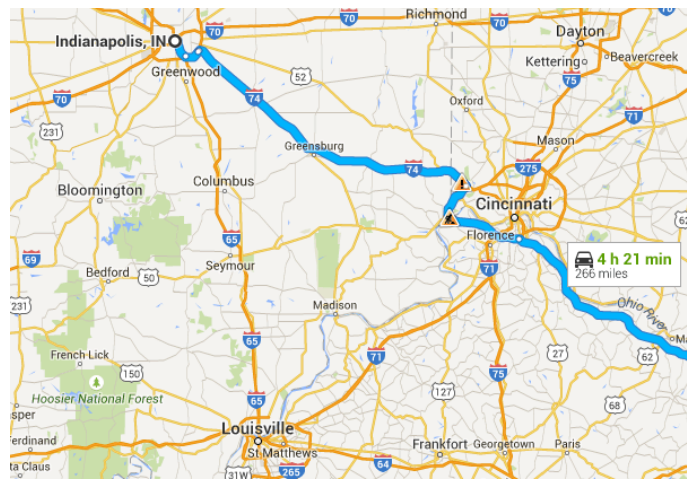

- ⤴
  6. Merge onto **I-65 S/I-70 W**

  0.4 mi
- ⤵
  7. Keep **left** at the fork to continue on **I-65 S**,
  follow signs for **Louisville**

  4.1 mi
- ⤴
  8. Take exit **106** for **I-465 E/I-74 E/I-465 W/I-74 W**

  0.1 mi
- ⤵
  9. Keep **left** at the fork, follow signs for
  Interstate 465 E/Interstate 74 E and merge
  onto **I-465 E/I-74**

  4.4 mi
- ⤴
  10. Take exit **49** for **I-74 E** toward **Cincinnati**

  0.6 mi
- ⤴
  11. Continue onto **I-74**
  i Entering Ohio

  83.0 mi
- ⤴
  12. Take exit **5** to merge onto **I-275 S** toward
  Kentucky
  i Passing through Indiana
  i Entering Kentucky

  30.8 mi
- ⤴
  13. Take exit **77** for **Kentucky 9/Kentucky Aa**
  toward **Wilders/Maysville**

  0.3 mi
- ⤵
  14. Keep **right** at the fork, follow signs for
  County Rd Aa/KY-9/Alexandria/Maysville
  and merge onto **KY-9 S/Licking Pike**

  0.1 mi