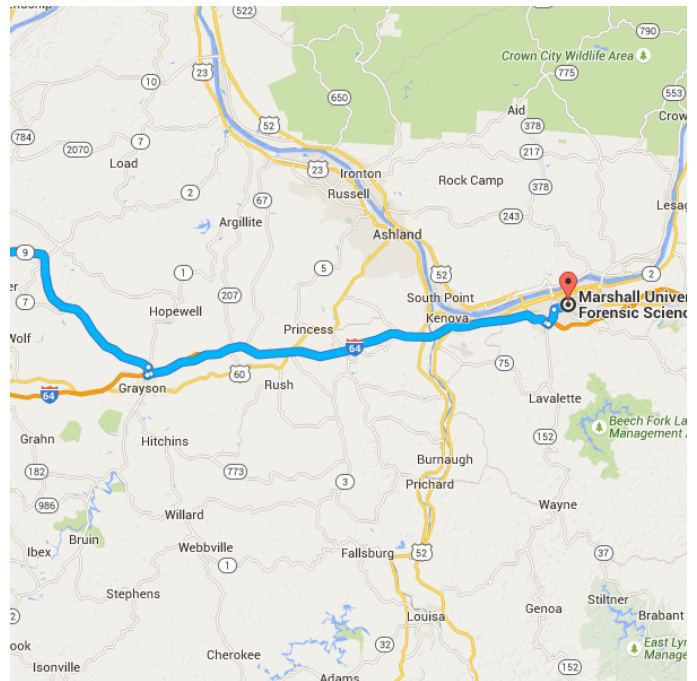

Follow I-74 and I-275 S to KY-9 S/Licking Pike in Wilder. Take exit 77 from I-275 S

124 mi / 1 h 48 min

- ⤴
 6. Merge onto **I-65 S/I-70 W**

0.4 mi
- ⤵
 7. Keep **left** at the fork to continue on **I-65 S**,
 follow signs for **Louisville**

4.1 mi
- ⤴
 8. Take exit **106** for **I-465 E/I-74 E/I-465 W/I-74 W**

0.1 mi
- ⤵
 9. Keep **left** at the fork, follow signs for
Interstate 465 E/Interstate 74 E and merge
 onto **I-465 E/I-74**

4.4 mi
- ⤴
 10. Take exit **49** for **I-74 E** toward **Cincinnati**

- ⤴
 15. Merge onto **KY-9 S/Licking Pike**
i Continue to follow **KY-9 S**

84.1 mi
- ⤴
 16. Turn **right** to stay on **KY-9 S**

26.2 mi
- ⤴
 17. Turn **right** onto **KY-1 S/KY-7 S/Carol Malone Blvd**

Continue on WV-527 N/5th Street Rd. Take 13th Ave to Forensic Science Dr in 2

2.3 mi / 7 min

- 21. Turn left onto WV-527 N/5th Street Rd
- 22. Turn right onto 13th Ave
- 23. Turn left onto 12th St
- 24. Turn right onto Charleston Ave
- 25. Slight right onto Forensic Science Dr
 - Destination will be on the left