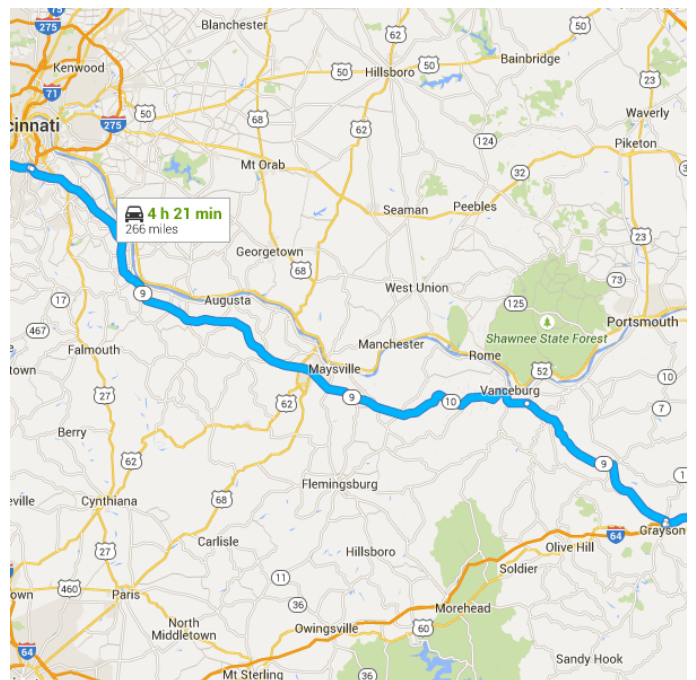

Get on **I-64 E** in Grayson from **KY-9 S**

111 mi / 1 h 58 min

- ⤴
  15. Merge onto **KY-9 S/Licking Pike**
  i Continue to follow **KY-9 S**

  84.1 mi
- ⤴
  16. Turn **right** to stay on **KY-9 S**

  26.2 mi
- ⤴
  17. Turn **right** onto **KY-1 S/KY-7 S/Carol Malone Blvd**

  0.5 mi
- ⤴
  18. Turn **left** to merge onto **I-64 E**

  0.2 mi