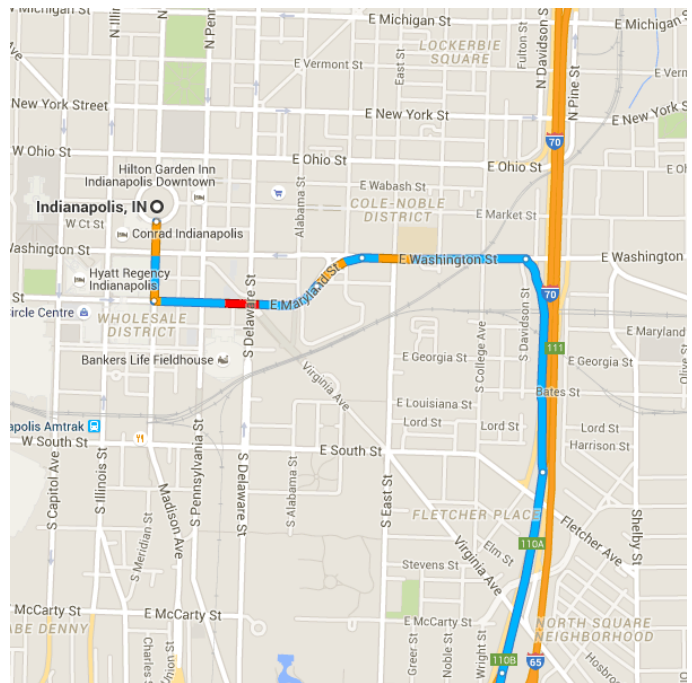

Directions from Indianapolis, IN to Marshall University Forensic Science Center

o Indianapolis, IN

Get on I-65 S/I-70 W from E Maryland St and E Washington St

1.4 mi / 6 min

- ↑ 1. Head south on N Meridian St toward E Court St
- ↶ 2. Turn left onto E Maryland St
- ↷ 3. Slight right to stay on E Maryland St
- ↷ 4. Slight right onto E Washington St
- ↗ 5. Turn right onto the Interstate 65 S/Interstate 70 W ramp to Louisville/St. Louis

Follow I-74 and I-275 S to KY-9 S/Licking Pike in Wilder. Take exit 77 from I-275 S

124 mi / 1 h 48 min

- ⤴
 6. Merge onto **I-65 S/I-70 W**

0.4 mi
- ⤵
 7. Keep **left** at the fork to continue on **I-65 S**,
 follow signs for **Louisville**

0.3 mi
- ⤵
 14. Keep **right** at the fork, follow signs for
County Rd Aa/KY-9/Alexandria/Maysville
 and merge onto **KY-9 S/Licking Pike**

0.1 mi

Get on **I-64 E** in Grayson from **KY-9 S**

111 mi / 1 h 58 min

Continue on WV-527 N/5th Street Rd. Take 13th Ave to Forensic Science Dr in 2

2.3 mi / 7 min

- 21. Turn left onto WV-527 N/5th Street Rd
- 22. Turn right onto 13th Ave
- 23. Turn left onto 12th St
- 24. Turn right onto Charleston Ave
- 25. Slight right onto Forensic Science Dr
 - Destination will be on the left