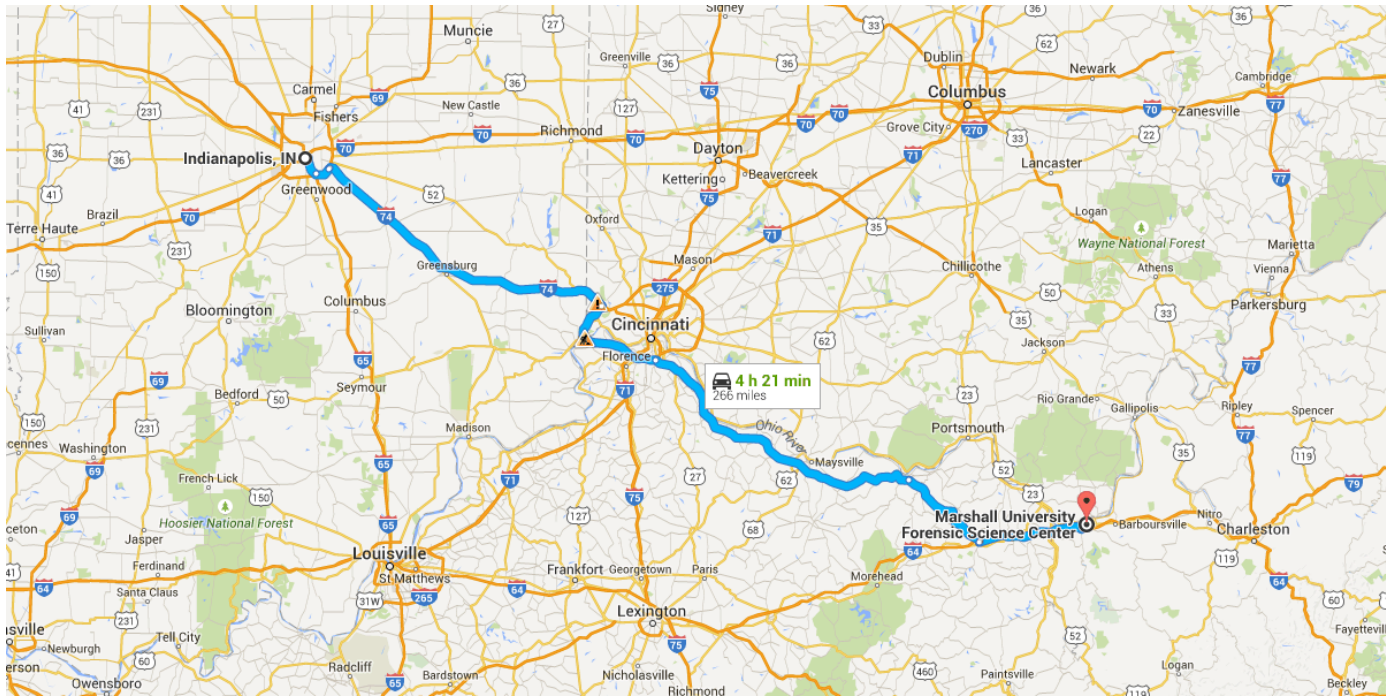

Directions from Indianapolis, IN to Marshall University Forensic Science Center

o Indianapolis, IN

Get on I-65 S/I-70 W from E Maryland St and E Washington St

1.4 mi / 6 min

- ↑ 1. Head south on N Meridian St toward E Court St
- ↶ 2. Turn left onto E Maryland St
- ↷ 3. Slight right to stay on E Maryland St
- ↷ 4. Slight right onto E Washington St
- ↗ 5. Turn right onto the Interstate 65 S/Interstate 70 W ramp to Louisville/St. Louis

Follow I-74 and I-275 S to KY-9 S/Licking Pike in Wilder. Take exit 77 from I-275 S

124 mi / 1 h 48 min

- ⤴
 6. Merge onto **I-65 S/I-70 W**

0.4 mi
- ⤵
 7. Keep **left** at the fork to continue on **I-65 S**,
 follow signs for **Louisville**

4.1 mi
- ⤴
 8. Take exit **106** for **I-465 E/I-74 E/I-465 W/I-74 W**

0.1 mi
- ⤵
 9. Keep **left** at the fork, follow signs for
Interstate 465 E/Interstate 74 E and merge
 onto **I-465 E/I-74**

4.4 mi
- ⤴
 10. Take exit **49** for **I-74 E** toward **Cincinnati**

Continue on WV-527 N/5th Street Rd. Take 13th Ave to Forensic Science Dr in 2

2.3 mi / 7 min

- 21. Turn left onto WV-527 N/5th Street Rd
- 22. Turn right onto 13th Ave
- 23. Turn left onto 12th St
- 24. Turn right onto Charleston Ave
- 25. Slight right onto Forensic Science Dr
 - Destination will be on the left