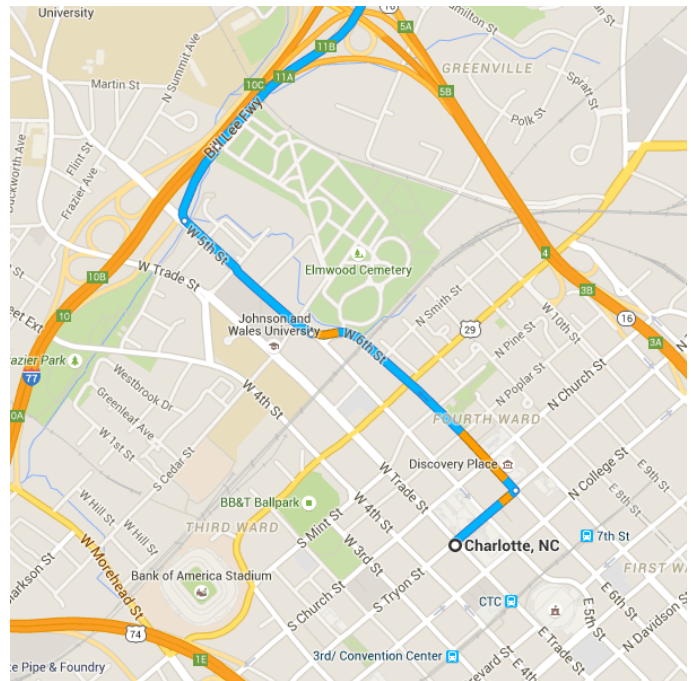

Directions from Charlotte, NC to Marshall University Forensic Science Center

o Charlotte, NC

Get on I-77 N/US-21 N from W 6th St and W 5th St

_____ 1.3 mi / 5 min

- ↑ 1. Head northeast on S Tryon St toward W Trade St
_____ 0.2 mi
- ↶ 2. Turn left onto W 6th St
_____ 0.6 mi
- ↷ 3. Slight right onto W 5th St
_____ 0.4 mi
- ↗ 4. Turn right onto the Interstate 77 N/US 21 N ramp
_____ 0.2 mi

Follow I-77 N and I-64 W to 16th St in Huntington. Take exit 11 from I-64 W

_____ 311 mi / 4 h 40 min

- 5. Merge onto I-77 N/US-21 N
 -  Continue to follow I-77 N
 -  Entering Virginia

 127 mi
- 6. Take the Interstate 77 N/Interstate 81 S exit on the left toward Bluefield/Wytheville

 1.4 mi
- 7. Merge onto I-77 N/I-81 S

 7.8 mi
- 8. Take exit 72 for I-77 N toward Bluefield/Charleston W.VA

 0.4 mi
- 9. Continue onto I-77 N
 -  Partial toll road
 -  Entering West Virginia

 127 mi
- 10. Keep left to continue on I-64 W, follow signs for Interstate 64 W/Huntington

 47.6 mi
- 11. Take exit 11 for W Virginia 10 toward Hal Greer Blvd/Downtown

 0.3 mi

Follow 16th St and Hal Greer Boulevard to Forensic Science Dr in 2

-
- 12. Turn right onto 16th St

 1.4 mi
 - 13. Continue onto Hal Greer Boulevard