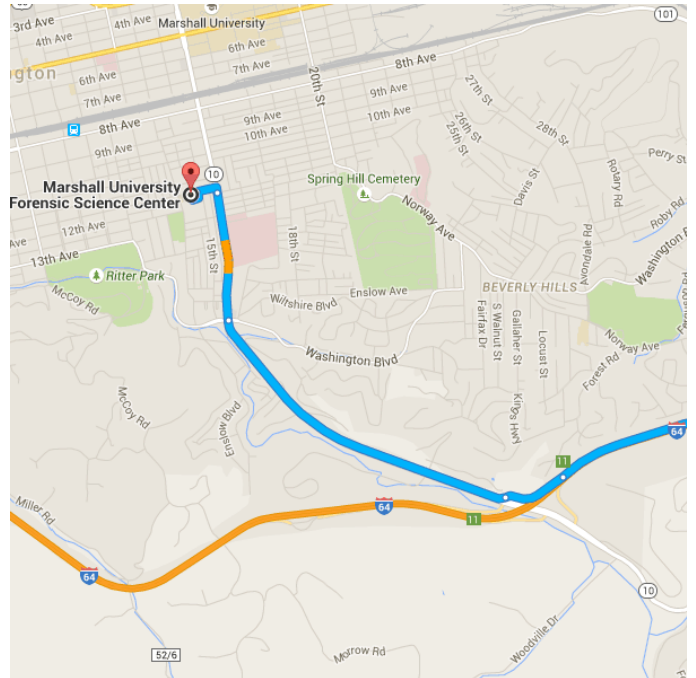

Directions from Charlotte, NC to Marshall University Forensic Science Center

o Charlotte, NC

Get on I-77 N/US-21 N from W 6th St and W 5th St

_____ 1.3 mi / 5 min

- ↑ 1. Head northeast on S Tryon St toward W Trade St
_____ 0.2 mi
- ↶ 2. Turn left onto W 6th St
_____ 0.6 mi
- ↷ 3. Slight right onto W 5th St
_____ 0.4 mi
- ↗ 4. Turn right onto the Interstate 77 N/US 21 N ramp
_____ 0.2 mi

Follow I-77 N and I-64 W to 16th St in Huntington. Take exit 11 from I-64 W

_____ 311 mi / 4 h 40 min

- 5. Merge onto I-77 N/US-21 N
 -  Continue to follow I-77 N
 -  Entering Virginia

 127 mi
- 6. Take the Interstate 77 N/Interstate 81 S exit on the left toward Bluefield/Wytheville

 47.6 mi
- 11. Take exit 11 for W Virginia 10 toward Hal Greer Blvd/Downtown

 0.3 mi

Follow 16th St and Hal Greer Boulevard to Forensic Science Dr in 2

-
- 12. Turn right onto 16th St

 1.4 mi
 - 13. Continue onto Hal Greer Boulevard

 0.5 mi
 - 14. Turn left onto Charleston Ave

 0.1 mi
 - 15. Turn left onto Forensic Science Dr
 -  Destination will be on the right

 289 ft

 **Marshall University Forensic Science Center**

1401 Forensic Science Drive, Huntington, WV 25701