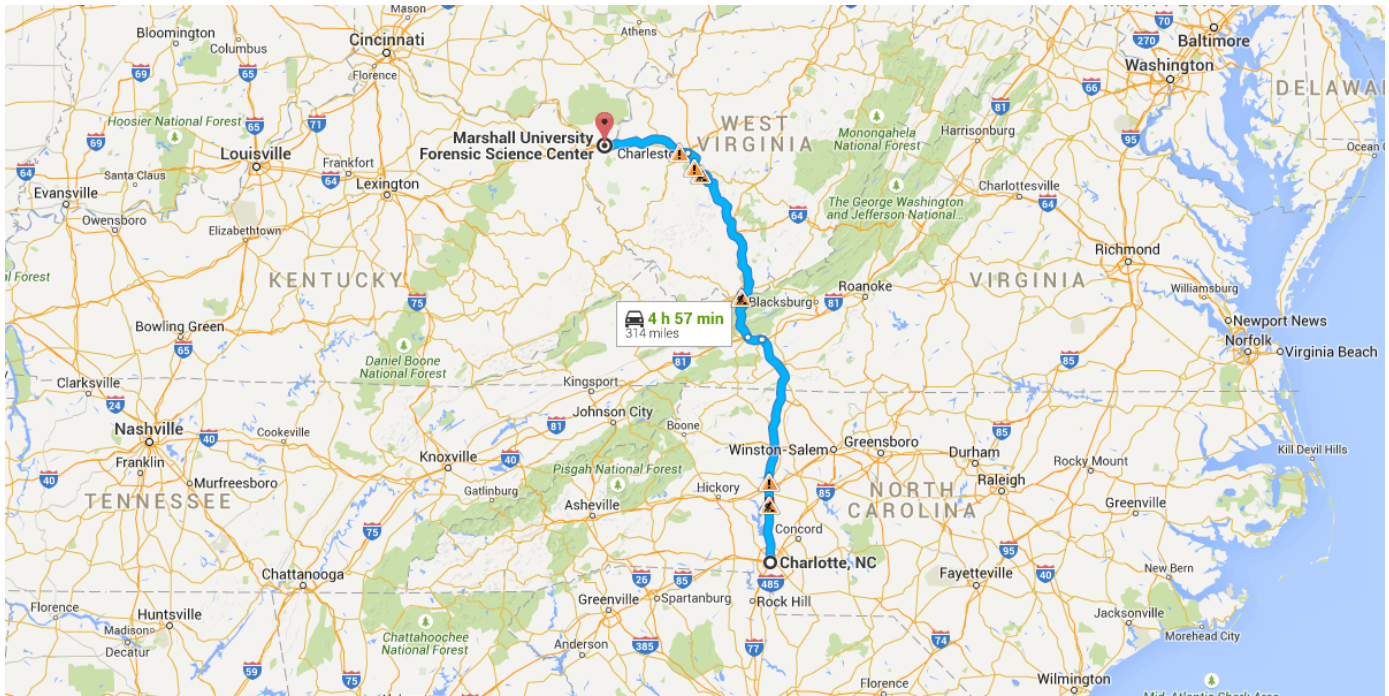

Directions from Charlotte, NC to Marshall University Forensic Science Center

o Charlotte, NC

Get on I-77 N/US-21 N from W 6th St and W 5th St

_____ 1.3 mi / 5 min

- ↑ 1. Head northeast on S Tryon St toward W Trade St
_____ 0.2 mi
- ↶ 2. Turn left onto W 6th St
_____ 0.6 mi
- ↷ 3. Slight right onto W 5th St
_____ 0.4 mi
- ↗ 4. Turn right onto the Interstate 77 N/US 21 N ramp
_____ 0.2 mi

Follow I-77 N and I-64 W to 16th St in Huntington. Take exit 11 from I-64 W

_____ 311 mi / 4 h 40 min

- 5. Merge onto I-77 N/US-21 N
 -  Continue to follow I-77 N
 -  Entering Virginia

 127 mi
- 6. Take the Interstate 77 N/Interstate 81 S exit on the left toward Bluefield/Wytheville

 1.4 mi
- 7. Merge onto I-77 N/I-81 S

 7.8 mi
- 8. Take exit 72 for I-77 N toward Bluefield/Charleston W.VA

 0.4 mi
- 9. Continue onto I-77 N
 -  Partial toll road
 -  Entering West Virginia

 127 mi
- 10. Keep left to continue on I-64 W, follow signs for Interstate 64 W/Huntington

 47.6 mi
- 11. Take exit 11 for W Virginia 10 toward Hal Greer Blvd/Downtown

 0.3 mi

Follow 16th St and Hal Greer Boulevard to Forensic Science Dr in 2

-
- 12. Turn right onto 16th St

 1.4 mi
 - 13. Continue onto Hal Greer Boulevard