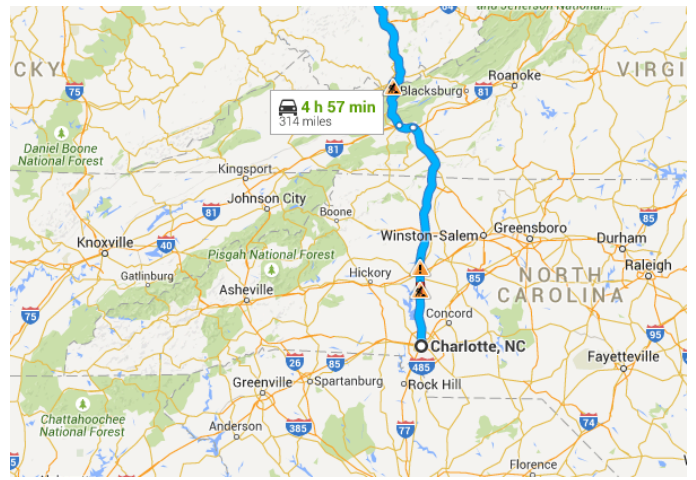

Directions from Charlotte, NC to Marshall University Forensic Science Center

o Charlotte, NC

Get on I-77 N/US-21 N from W 6th St and W 5th St

_____ 1.3 mi / 5 min

- ↑ 1. Head northeast on S Tryon St toward W Trade St
_____ 0.2 mi
- ↶ 2. Turn left onto W 6th St
_____ 0.6 mi
- ↷ 3. Slight right onto W 5th St
_____ 0.4 mi
- ↗ 4. Turn right onto the Interstate 77 N/US 21 N ramp
_____ 0.2 mi

Follow I-77 N and I-64 W to 16th St in Huntington. Take exit 11 from I-64 W

_____ 311 mi / 4 h 40 min

- 5. Merge onto I-77 N/US-21 N
 -  Continue to follow I-77 N
 -  Entering Virginia

 127 mi
- 6. Take the Interstate 77 N/Interstate 81 S exit on the left toward Bluefield/Wytheville

 1.4 mi
- 7. Merge onto I-77 N/I-81 S

 7.8 mi
- 8. Take exit 72 for I-77 N toward Bluefield/Charleston W.VA

 0.4 mi
- 9. Continue onto I-77 N
 -  Partial toll road
 -  Entering West Virginia

 127 mi
- 10. Keep left to continue on I-64 W, follow signs for Interstate 64 W/Huntington

 47.6 mi
- 11. Take exit 11 for W Virginia 10 toward Hal Greer Blvd/Downtown

 0.3 mi

Follow 16th St and Hal Greer Boulevard to Forensic Science Dr in 2

-
- 12. Turn right onto 16th St

 1.4 mi
 - 13. Continue onto Hal Greer Boulevard