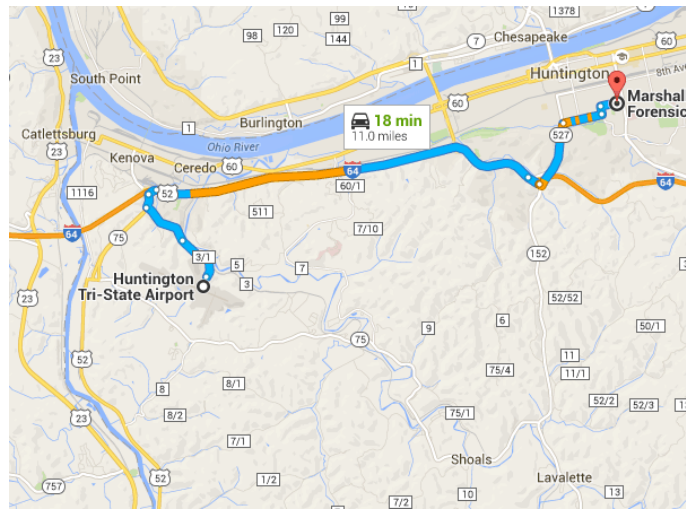

Directions from Huntington Tri-State Airport to Marshall University Forensic Science Center

**Huntington Tri-State Airport**

1449 County Route 3/1, Huntington, WV 25704

Get on I-64 E/US-52 N from Airport Rd and Tri-State Airport Access Rd

- \_\_\_\_\_ 2.1 mi / 4 min
- ↑ 1. Head northeast on Airport Rd \_\_\_\_\_ 0.9 mi
- ↑ 2. Continue onto Tri-State Airport Access Rd \_\_\_\_\_ 0.9 mi
- ↗ 3. Turn right onto US-52 N \_\_\_\_\_ 0.2 mi
- ↗ 4. Turn right to merge onto I-64 E/US-52 N toward Huntington \_\_\_\_\_ 0.2 mi

Follow I-64 E to WV-527 N/5th Street Rd in Huntington. Take exit 8 from I-64 E

\_\_\_\_\_ 6.6 mi / 6 min

- 5. Merge onto I-64 E/US-52 N  
 Continue to follow I-64 E  
 6.4 mi
- 6. Take exit 8 for W Virginia 152 S/W Virginia 527 N/5th St E  
 0.2 mi

Continue on WV-527 N/5th Street Rd. Take 13th Ave to Forensic Science Dr in 2  
 2.3 mi / 7 min

- 7. Turn left onto WV-527 N/5th Street Rd  
 1.2 mi
- 8. Turn right onto 13th Ave  
 0.7 mi
- 9. Turn left onto 12th St  
 0.1 mi
- 10. Turn right onto Charleston Ave  
 0.2 mi
- 11. Slight right onto Forensic Science Dr  
 Destination will be on the left  
 387 ft