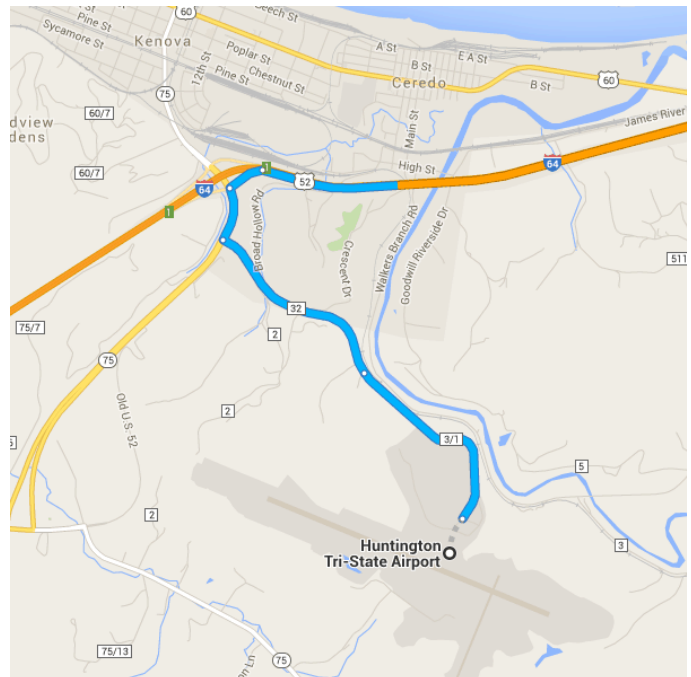

Directions from Huntington Tri-State Airport to Marshall University Forensic Science Center

**Huntington Tri-State Airport**

1449 County Route 3/1, Huntington, WV 25704

Get on I-64 E/US-52 N from Airport Rd and Tri-State Airport Access Rd

- \_\_\_\_\_ 2.1 mi / 4 min
- ↑ 1. Head northeast on Airport Rd \_\_\_\_\_ 0.9 mi
- ↑ 2. Continue onto Tri-State Airport Access Rd \_\_\_\_\_ 0.9 mi
- ↗ 3. Turn right onto US-52 N \_\_\_\_\_ 0.2 mi
- ↗ 4. Turn right to merge onto I-64 E/US-52 N toward Huntington \_\_\_\_\_ 0.2 mi

Follow I-64 E to WV-527 N/5th Street Rd in Huntington. Take exit 8 from I-64 E

\_\_\_\_\_ 6.6 mi / 6 min

- 5. Merge onto I-64 E/US-52 N  
 Continue to follow I-64 E  
 6.4 mi
- 6. Take exit 8 for W Virginia 152 S/W Virginia 527 N/5th St E  
 0.2 mi

Continue on WV-527 N/5th Street Rd. Take 13th Ave to Forensic Science Dr in 2  
 2.3 mi / 7 min

- 7. Turn left onto WV-527 N/5th Street Rd  
 1.2 mi
- 8. Turn right onto 13th Ave  
 0.7 mi
- 9. Turn left onto 12th St  
 0.1 mi
- 10. Turn right onto Charleston Ave  
 0.2 mi
- 11. Slight right onto Forensic Science Dr  
 Destination will be on the left  
 387 ft