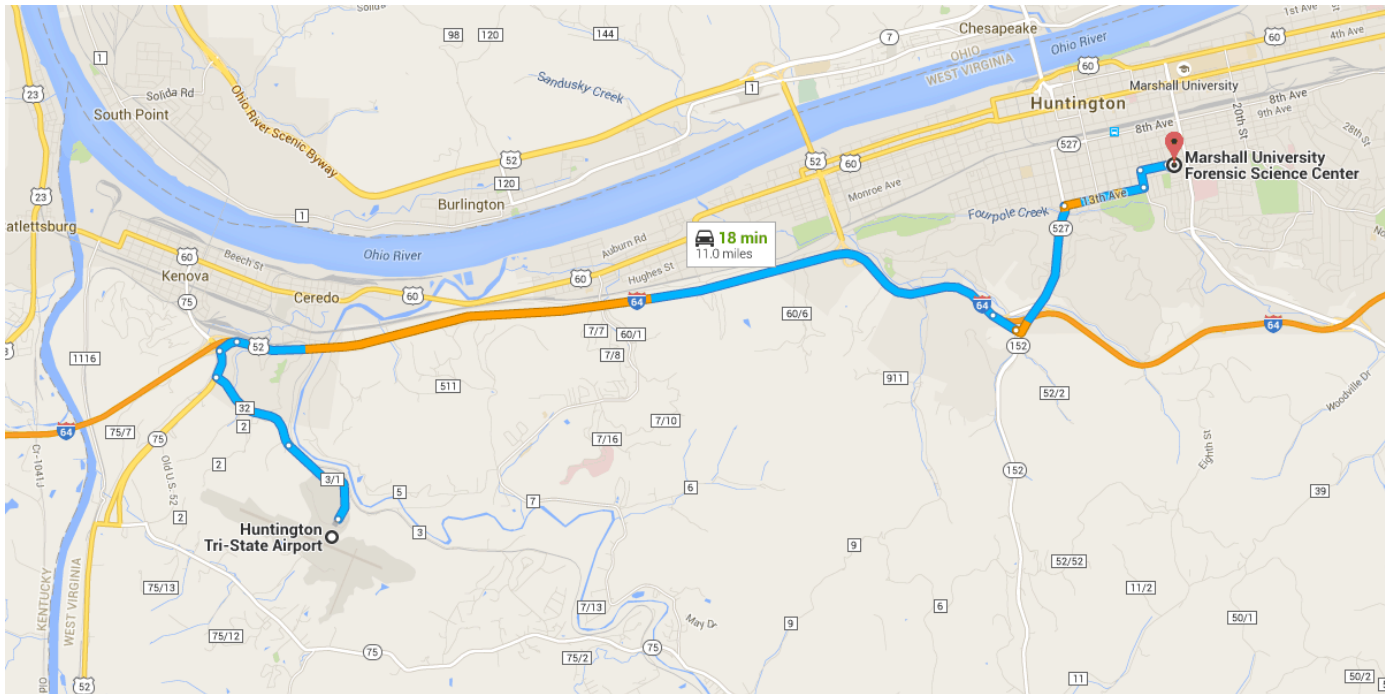

Directions from Huntington Tri-State Airport to Marshall University Forensic Science Center

**Huntington Tri-State Airport**

1449 County Route 3/1, Huntington, WV 25704

Get on I-64 E/US-52 N from Airport Rd and Tri-State Airport Access Rd

- \_\_\_\_\_ 2.1 mi / 4 min
- ↑ 1. Head northeast on Airport Rd \_\_\_\_\_ 0.9 mi
- ↑ 2. Continue onto Tri-State Airport Access Rd \_\_\_\_\_ 0.9 mi
- ↗ 3. Turn right onto US-52 N \_\_\_\_\_ 0.2 mi
- ↗ 4. Turn right to merge onto I-64 E/US-52 N toward Huntington \_\_\_\_\_ 0.2 mi

Follow I-64 E to WV-527 N/5th Street Rd in Huntington. Take exit 8 from I-64 E

\_\_\_\_\_ 6.6 mi / 6 min

- 5. Merge onto I-64 E/US-52 N  
 Continue to follow I-64 E  
 6.4 mi
- 6. Take exit 8 for W Virginia 152 S/W Virginia 527 N/5th St E  
 0.2 mi

Continue on WV-527 N/5th Street Rd. Take 13th Ave to Forensic Science Dr in 2  
 2.3 mi / 7 min

- 7. Turn left onto WV-527 N/5th Street Rd  
 1.2 mi
- 8. Turn right onto 13th Ave  
 0.7 mi
- 9. Turn left onto 12th St  
 0.1 mi
- 10. Turn right onto Charleston Ave  
 0.2 mi
- 11. Slight right onto Forensic Science Dr  
 Destination will be on the left  
 387 ft