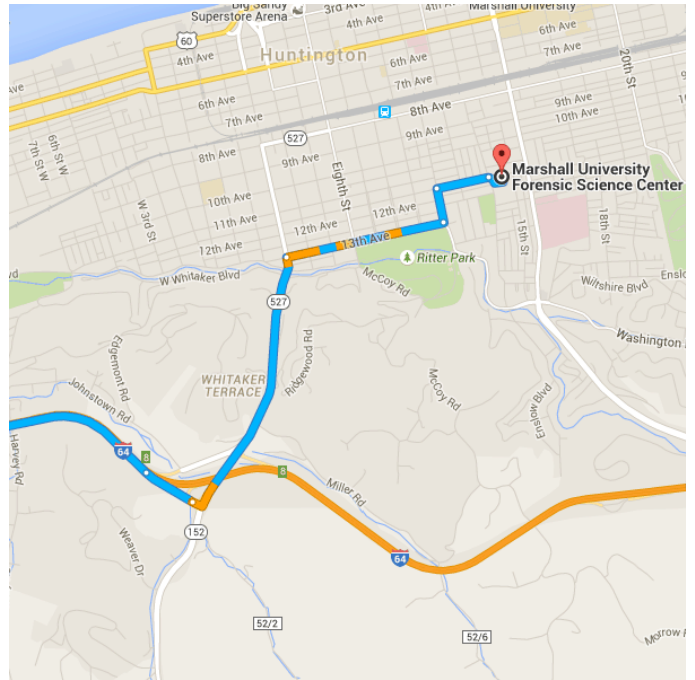

Directions from Huntington Tri-State Airport to Marshall University Forensic Science Center

**Huntington Tri-State Airport**

1449 County Route 3/1, Huntington, WV 25704

Get on I-64 E/US-52 N from Airport Rd and Tri-State Airport Access Rd

- \_\_\_\_\_ 2.1 mi / 4 min
- ↑ 1. Head northeast on Airport Rd \_\_\_\_\_ 0.9 mi
- ↑ 2. Continue onto Tri-State Airport Access Rd \_\_\_\_\_ 0.9 mi
- ↗ 3. Turn right onto US-52 N \_\_\_\_\_ 0.2 mi
- ↗ 4. Turn right to merge onto I-64 E/US-52 N toward Huntington \_\_\_\_\_ 0.2 mi

Follow I-64 E to WV-527 N/5th Street Rd in Huntington. Take exit 8 from I-64 E

\_\_\_\_\_ 6.6 mi / 6 min

- 5. Merge onto I-64 E/US-52 N  
 Continue to follow I-64 E  
 6.4 mi
- 6. Take exit 8 for W Virginia 152 S/W Virginia 527 N/5th St E  
 0.2 mi

Continue on WV-527 N/5th Street Rd. Take 13th Ave to Forensic Science Dr in 2  
 2.3 mi / 7 min

- 7. Turn left onto WV-527 N/5th Street Rd  
 1.2 mi
- 8. Turn right onto 13th Ave  
 0.7 mi
- 9. Turn left onto 12th St  
 0.1 mi
- 10. Turn right onto Charleston Ave  
 0.2 mi
- 11. Slight right onto Forensic Science Dr  
 Destination will be on the left  
 387 ft